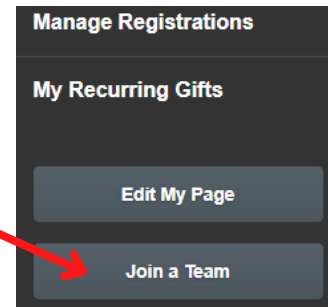

# Changing Your Pack Membership

Fundraising with a Pack, or team, is the most popular choice. You can get together to see what your group is good at or what they enjoy doing, and hold events or fundraisers at home, work or at outside locations. Invite family and friends to join you.

Visit [www.Walk4theAnimals.com](http://www.Walk4theAnimals.com). Click on the **Log In** button to access your fundraising dashboard. Enter your login info.

Once logged in, look to the left-hand side of the page for **Join a Team**. Click **Join a Team**.