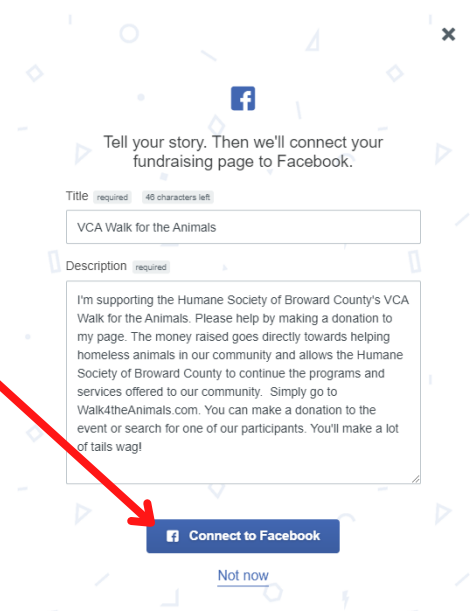

Another pop-up will appear where you can edit the **Title** and **Description** of the Fundraiser, edit them as you would like and then click **Connect to Facebook**.