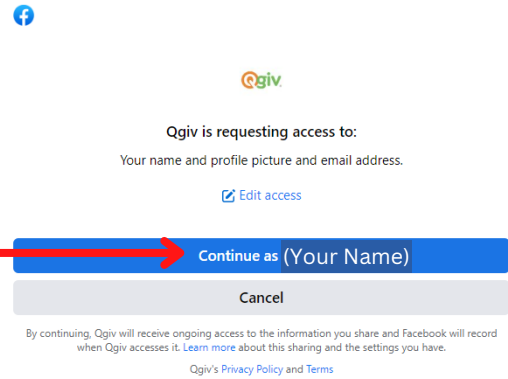

A pop-up will appear on the middle of your screen. Click **Continue as (Your Name)** to continue linking to Facebook.

Click **Continue**.