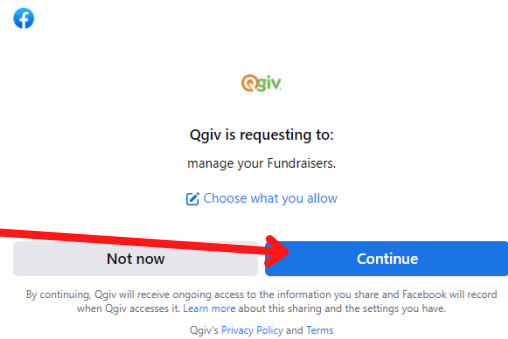

A pop-up will appear on the middle of your screen. Click **Continue as (Your Name)** to continue linking to Facebook.

Click **Continue**.

Another pop-up will appear where you can edit the **Title** and **Description** of the Fundraiser, edit them as you would like and then click **Connect to Facebook**.

Want info about Packs?

Check out page 4 for more details or visit Walk4theAnimals.com