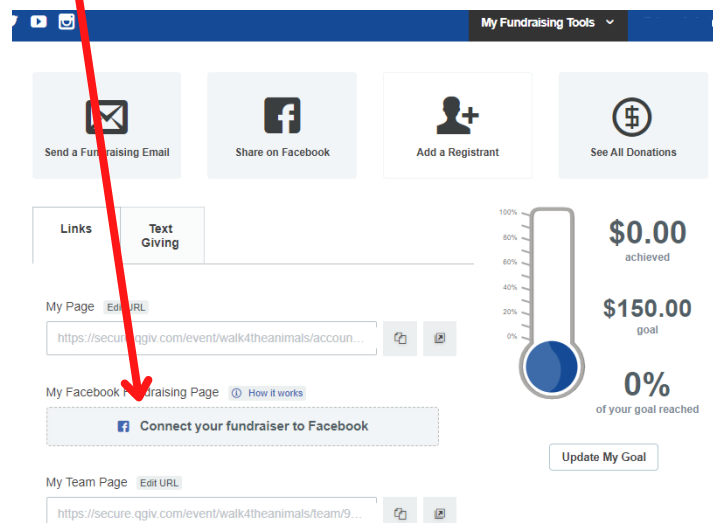

Facebook Fundraiser Guide

Visit www.Walk4theAnimals.com. Log in on the top right hand side of the page with your info.

Once you are logged in hover over the **My Fundraising Tools** dropdown on the top right hand side of the page and click **Fundraising Dashboard**.

When you are on your Fundraising Dashboard scroll down toward the bottom of the page. Click **Connect your fundraiser to Facebook**.

A pop-up will appear on the middle of your screen. Click **Continue as (Your Name)** to continue linking to Facebook.