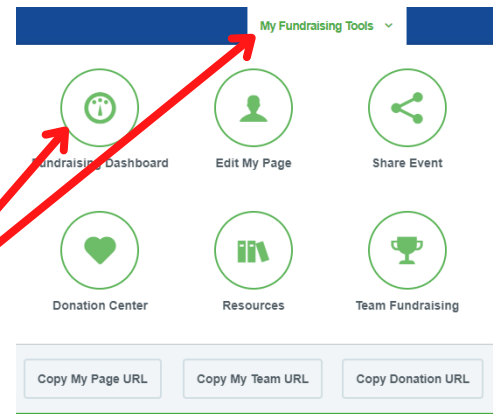

Facebook Fundraiser Guide

Visit www.Walk4theAnimals.com. Log in on the top right hand side of the page with your info.

Once you are logged in hover over the **My Fundraising Tools** dropdown on the top right hand side of the page and click **Fundraising Dashboard**.

When you are on your Fundraising Dashboard scroll down toward the bottom of the page. Click **Connect your fundraiser to Facebook**.

A pop-up will appear on the middle of your screen. Click **Continue as (Your Name)** to continue linking to Facebook.

Click **Continue**.

Another pop-up will appear where you can edit the **Title** and **Description** of the Fundraiser, edit them as you would like and then click **Connect to Facebook**.

Want info about Packs?